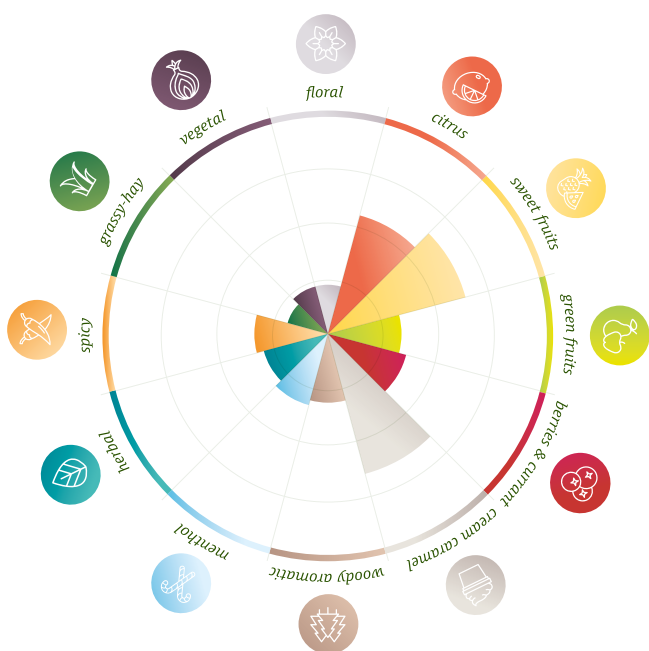

BarthHaas® Fantasia

creation
No.2

*“Soft, caramel,
sweet fruit aroma
to create fantasy
flavors that are
exceptionally
drinkable.”*

This unique BarthHaas Hop Creation provides a silky touch of cream and caramel to your beer.

α-ACID CONTENT

6,0 % Alpha

OIL CONTENT

1,25 ml/100 g

BarthHaas Inspiring Products

The specially coordinated creations – developed according to top secret recipes from BarthHaas – enable you to brew interesting and sophisticated beers with an intense variety of flavors.